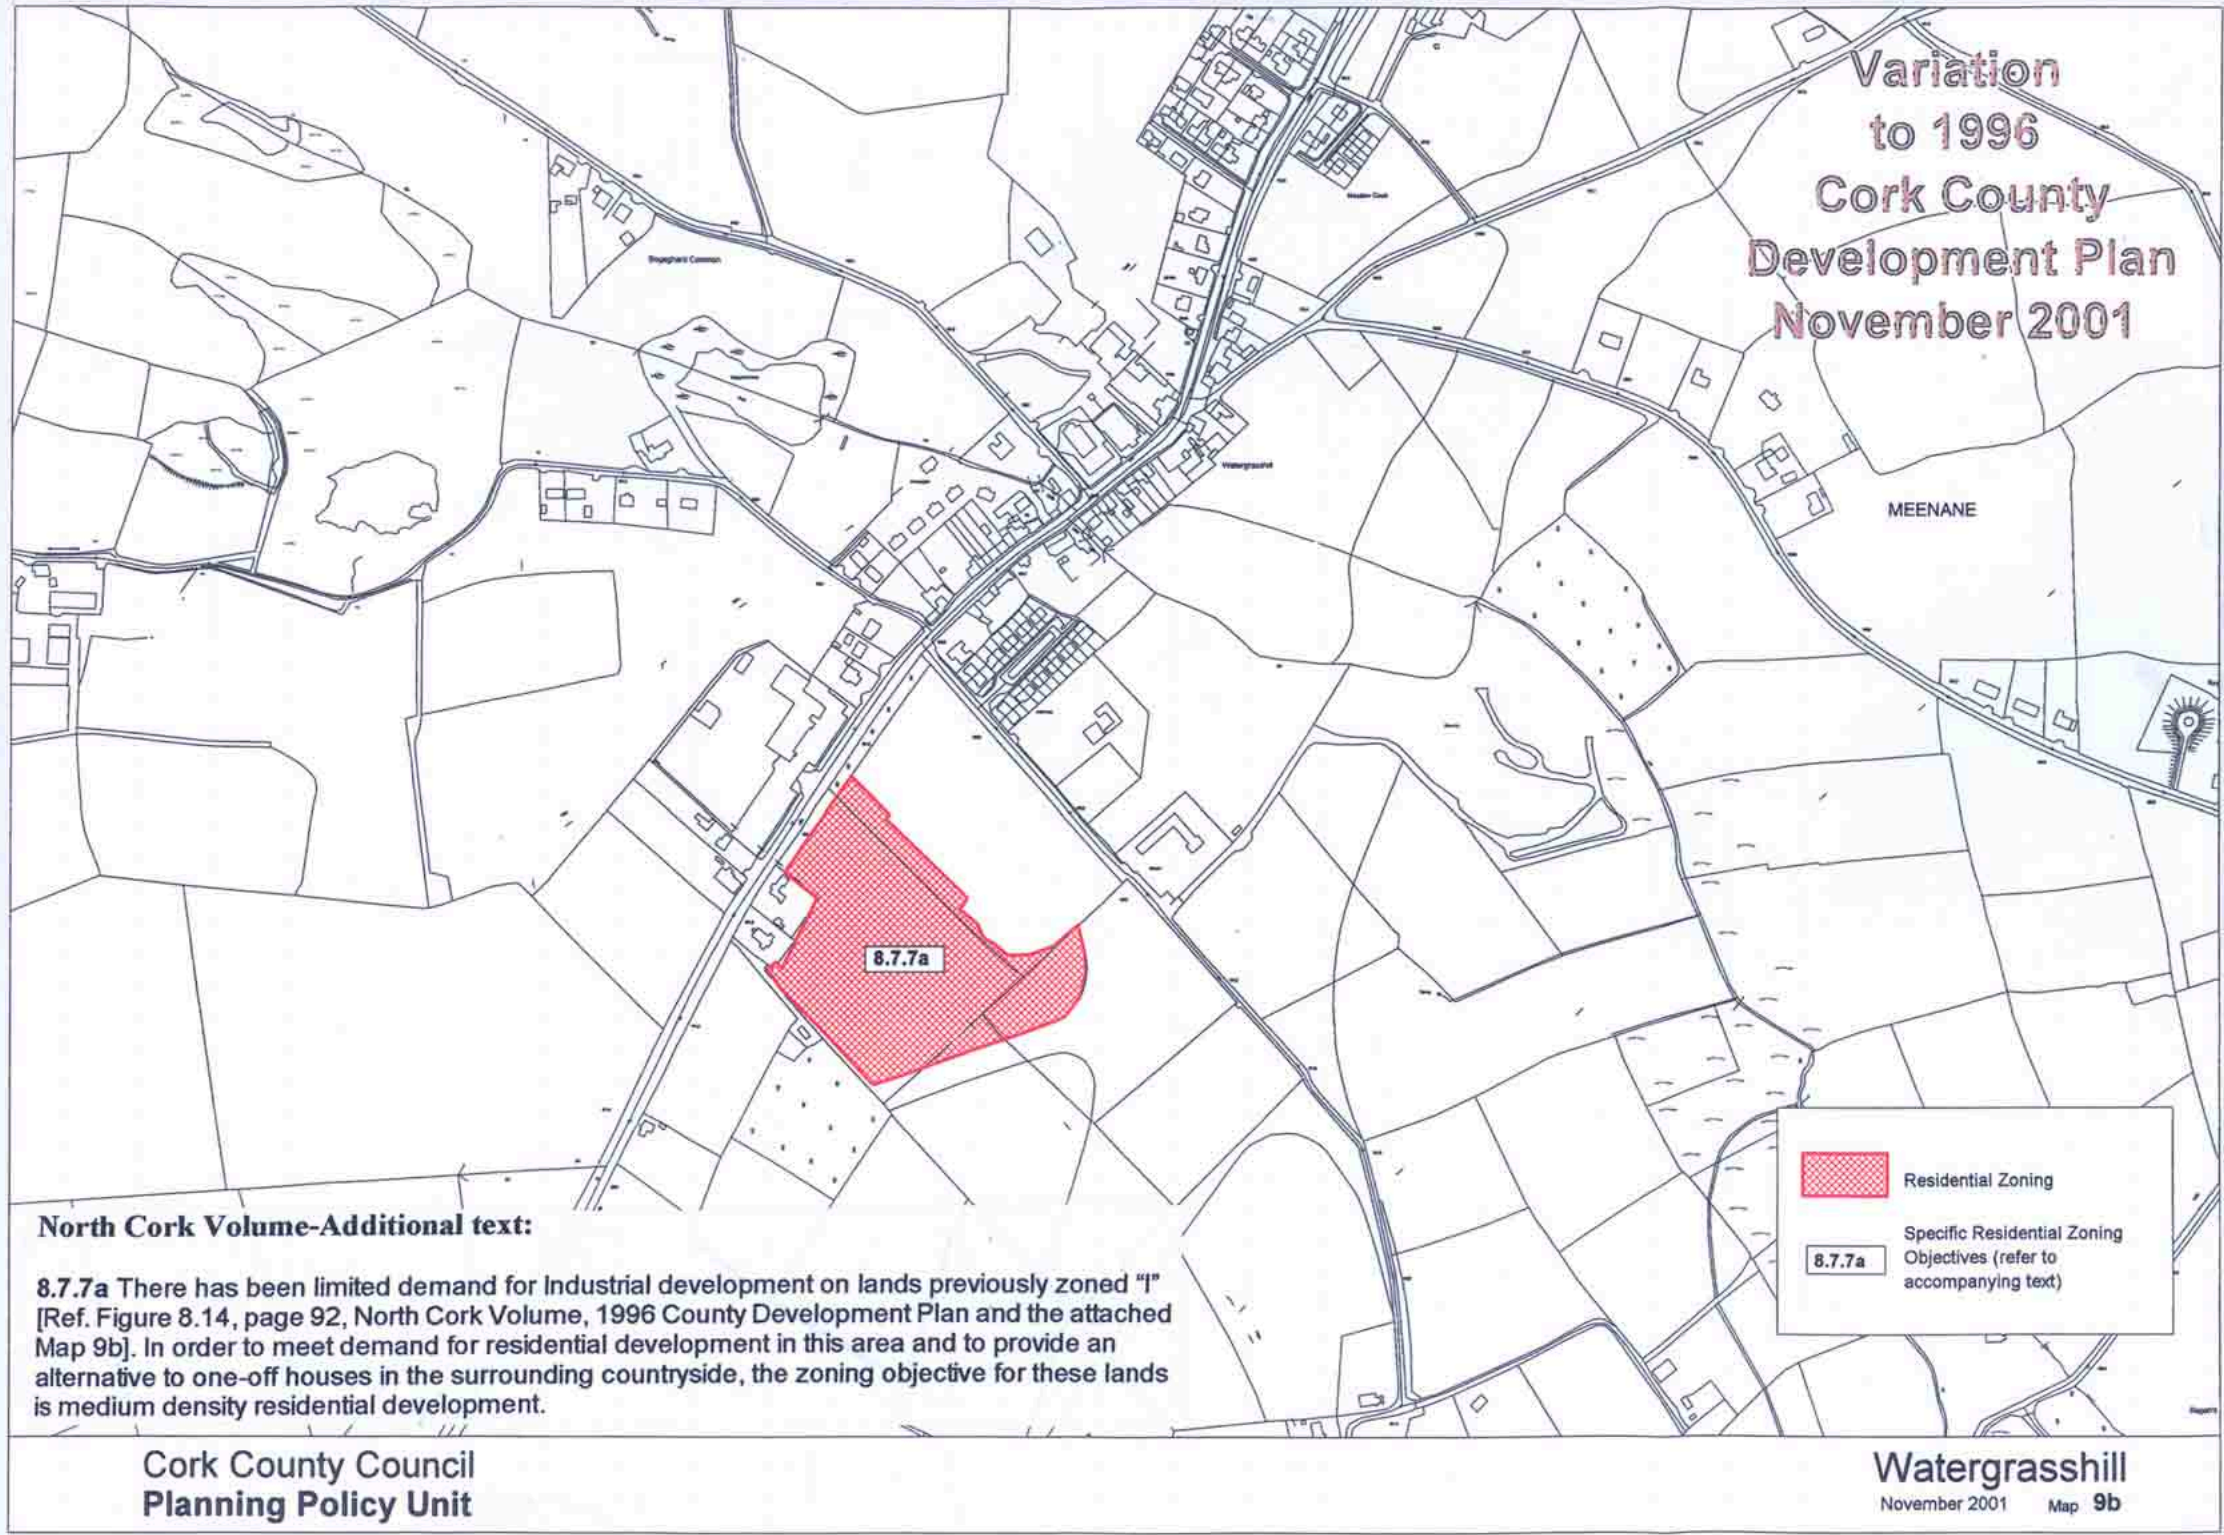

Page 92 from North Cork Volume and,
 Page 178 from South Cork Volume,
 See also variation map on pages 151,151a.

WATERGRASSHILL

Variation (South Cork Volume) – Residential land supply
General variation. Adopted 22/10/2001.
See also pages 150,151a.

WATERGRASSHILL

Variation (North Cork Volume) – Residential land supply
 General variation. Adopted 22/10/2001.
 See also pages 150,151.

WATERGRASSHILL