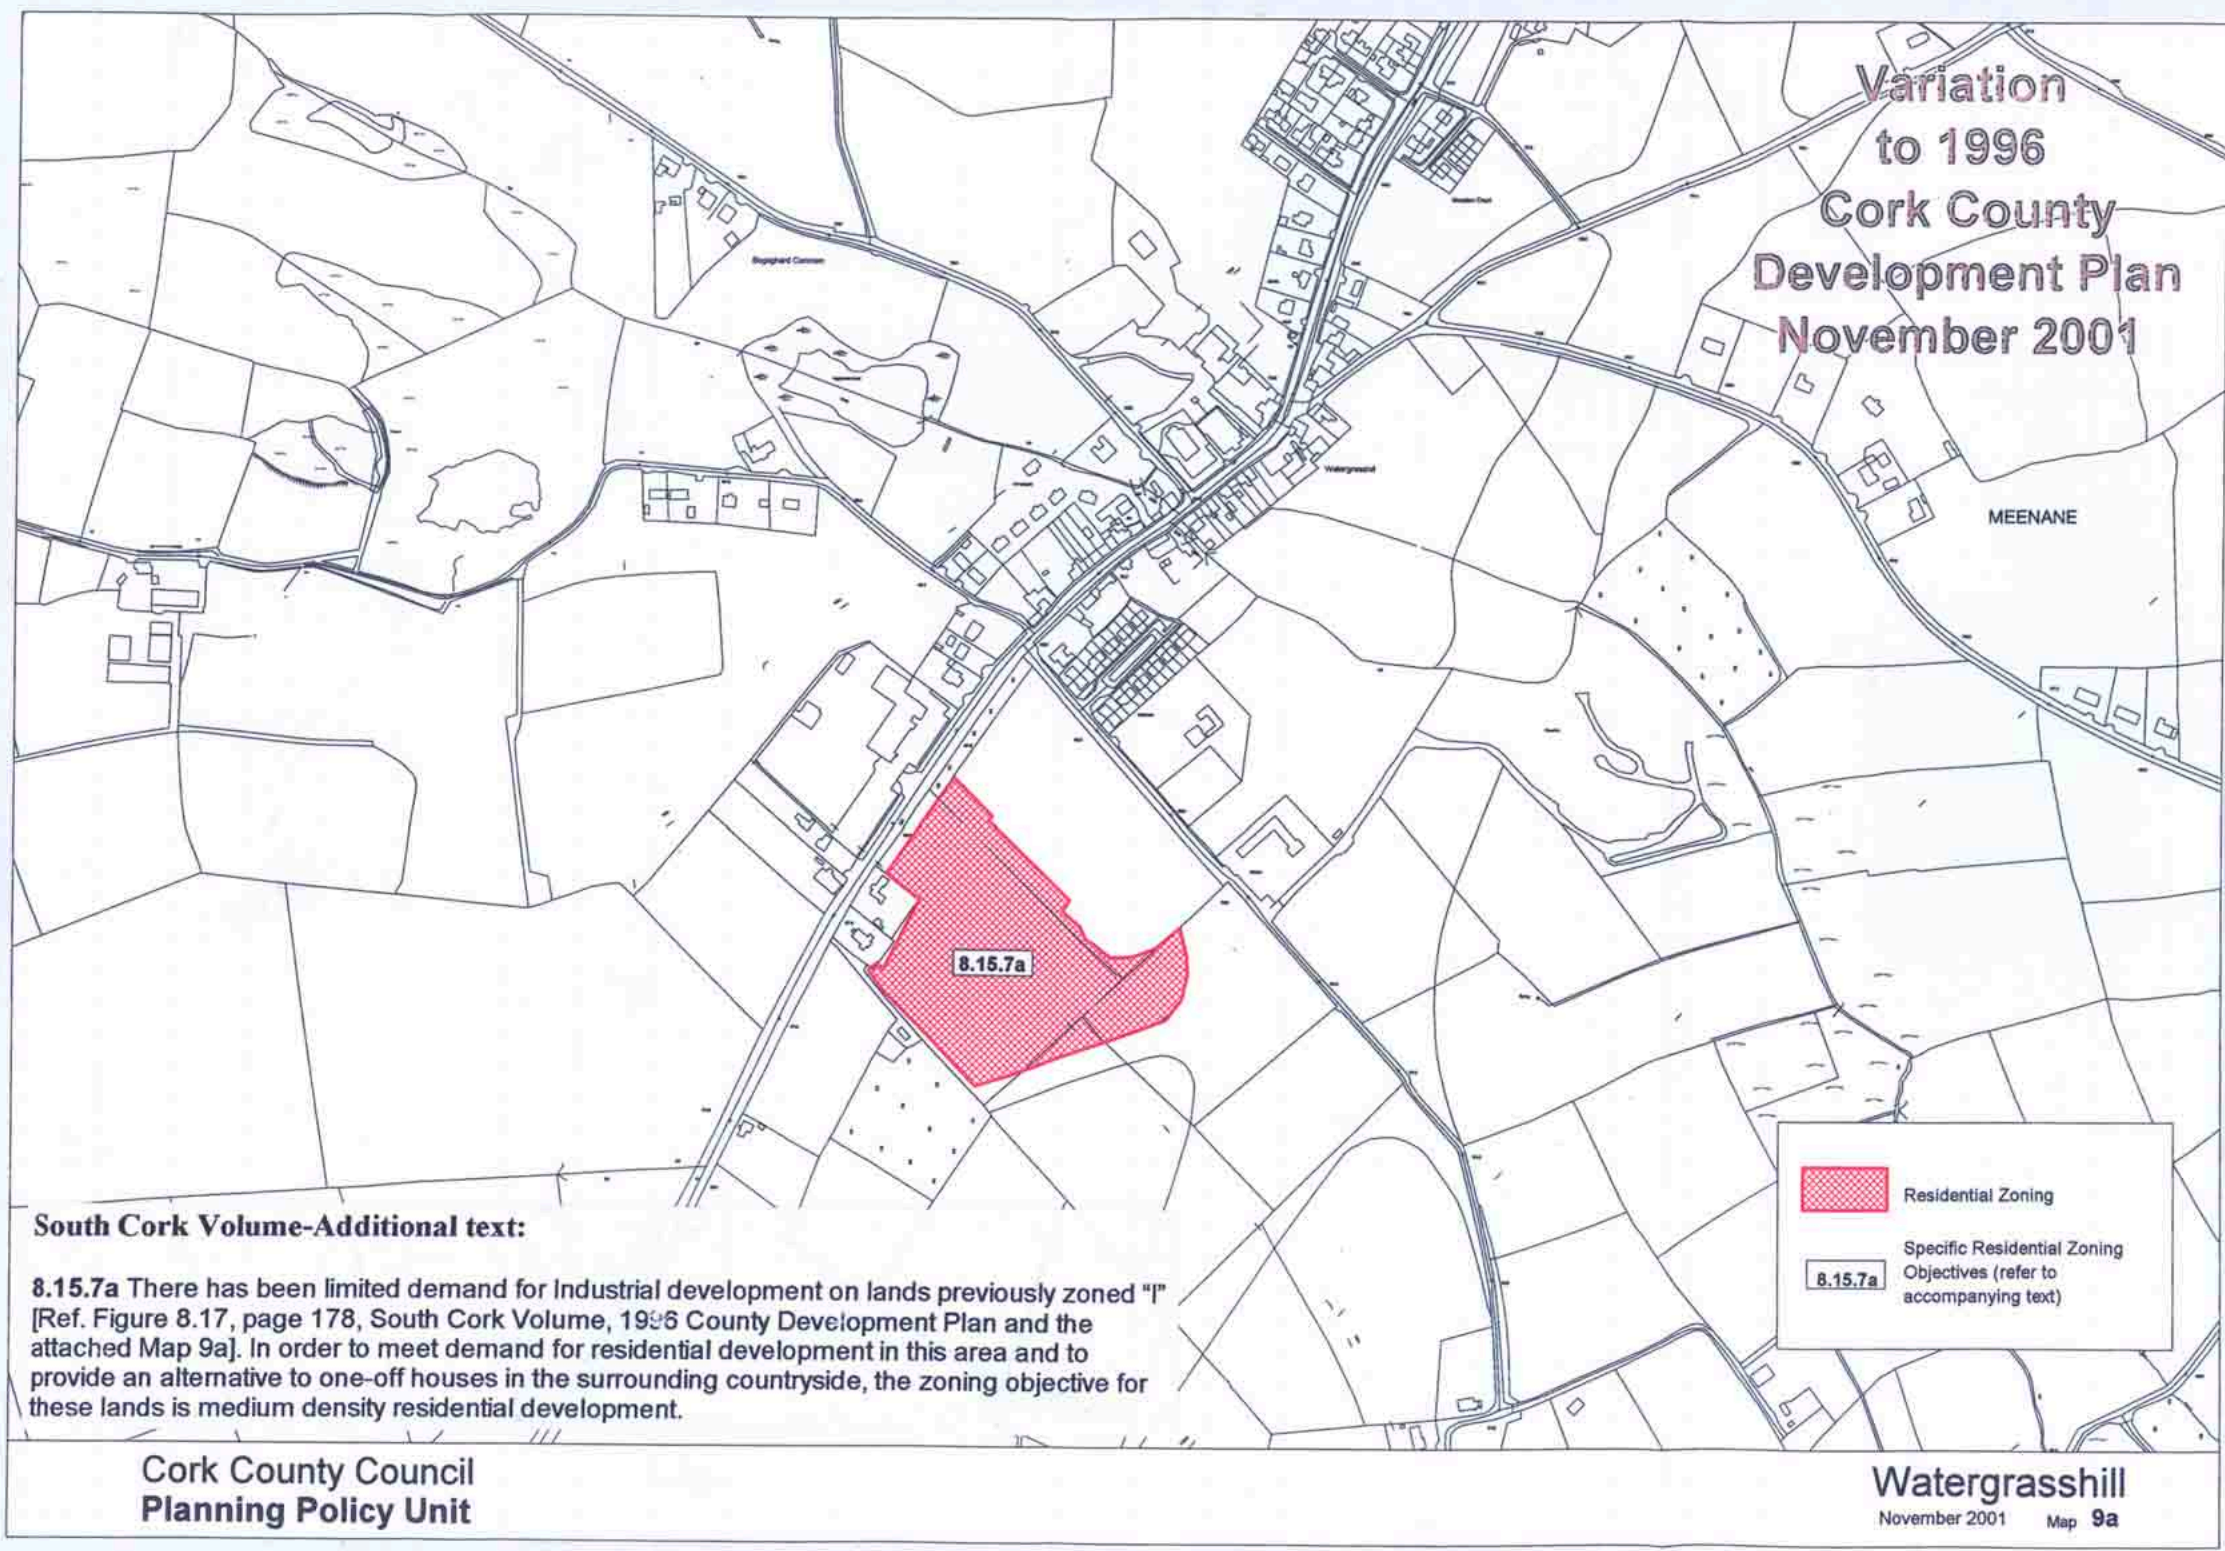

Page 92 from North Cork Volume and,
 Page 178 from South Cork Volume,
 See also variation map on pages 151,151a.

WATERGRASSHILL

Variation (South Cork Volume) – Residential land supply
General variation. Adopted 22/10/2001.
See also pages 150,151a.

WATERGRASSHILL

Variation (North Cork Volume) – Residential land supply
 General variation. Adopted 22/10/2001.
 See also pages 150,151.

WATERGRASSHILL